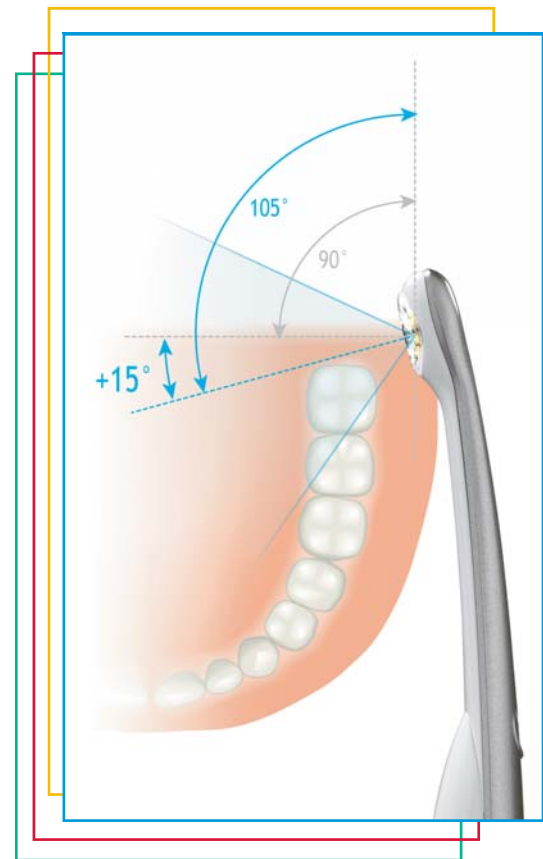

Simple but efficient lighting system

8 powerful LEDs combined with a smart condenser for a uniformly illuminated and luminous image at any distance.